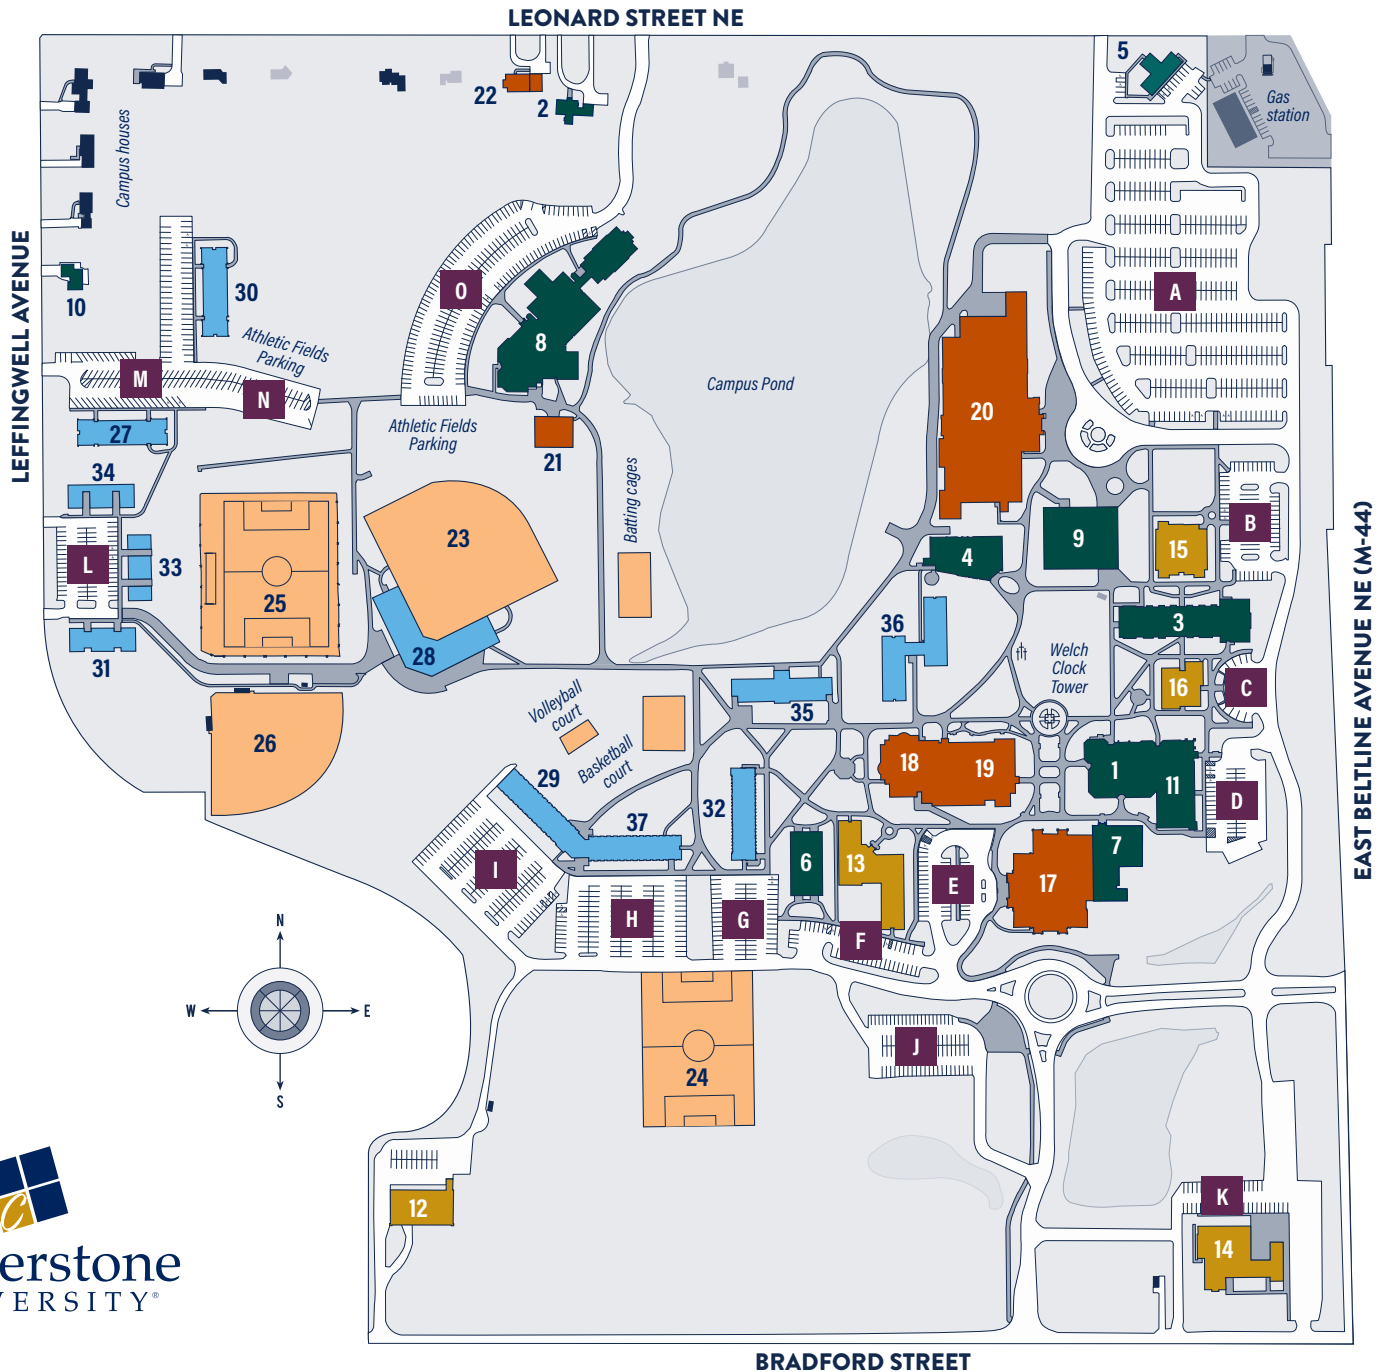

11. Warren Faber Hall
  - Campus Store
  - Campus Safety
  - Mail Room

ADMINISTRATIVE BUILDINGS

12. Facilities & Physical Plant
13. Miller Hall
14. WCSG
15. Welch Administration Building
16. Ketcham Hall

STUDENT LIFE

17. Christ Chapel
18. Corum Student Union & Dining Commons
19. Gainey Conference Center
20. Bernice Hansen Athletic Center/Mol Arena
21. Steven J. Cochlan Wrestling & Training Center

22. Theatre Club House & Rentals
2. *Athletic Fields*
23. De Witt (Baseball) Field
  24. Practice Soccer Field
  25. Soccer Field
  26. Softball Field

RESIDENCE HALLS

27. Babcock Hall
28. Central Hall
29. Cook Hall
30. Crawford Hall
31. Fuller Hall
32. Keithley Hall
33. Knol Hall
34. Morris Hall
35. Pickitt Hall
36. Quincer Hall
37. Van Osdel Hall

PARKING

- A. Bernice Hansen Athletic Center*
- B. Welch Administration Building
- C. Ketcham Hall
- D. Warren Faber Hall/Campus Store*
- E. Christ Chapel*
- F. Faculty Parking
- G. Keithley Hall
- H. Van Osdel Hall
- I. Cook Hall
- J. Commuter Parking*
- K. WCSG Parking
- L. Fuller, Knol & Morris Parking
- M. Babcock & Crawford Parking
- N. Athletics Fields Parking*
- O. CTS & Athletics Fields Parking*

*Indicates open parking.